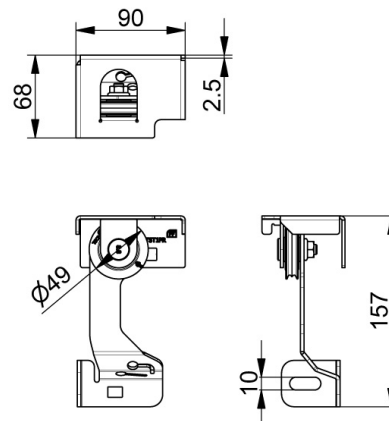

TST1PL Pulley bracket

Images:

Description:

- Subcategory	: 01. Pulleys
- IND/RES	: RES
- Full package quantity	: 24
- Unit	: piece (1)
- Weight / Unit	: 0,44kg
- Material	: Galvanised Steel
- Height	: 90mm
- Length	: 157mm
- Width	: 68mm
- Product Family	: 08 Cable pulleys
- Left / Right	: Right
- Max. door weight	: 126kg
- Marking	: TST1PL
- Commercial description	: Part of RSC-T 2.0 system, Left
- Technical description	: Install on top of 915VL vertical angle profile. Guide and fixation of cables. Simply hook in cable to fix. Support bolt fits in hole pattern of 915VL. Included in RSCVT(C)...Z tracksets