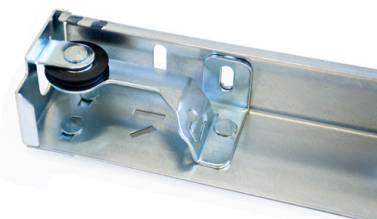

TST1PL Pulley bracket

Images:

Description:

- Subcategory	: 01. Pulleys
- IND/RES	: RES
- Full package quantity	: 24
- Unit	: piece (1)
- Weight / Unit	: 0,44kg
- Material	: Galvanised Steel
- Height	: 90mm
- Length	: 157mm
- Width	: 68mm
- Product Family	: 08 Cable pulleys
- Left / Right	: Right
- Max. door weight	: 126kg
- Marking	: TST1PL
- Commercial description	: Part of RSC-T 2.0 system, Left
- Technical description	: Install on top of 915VL vertical angle profile. Guide and fixation of cables. Simply hook in cable to fix. Support bolt fits in hole pattern of 915VL. Included in RSCVT(C)...Z tracksets