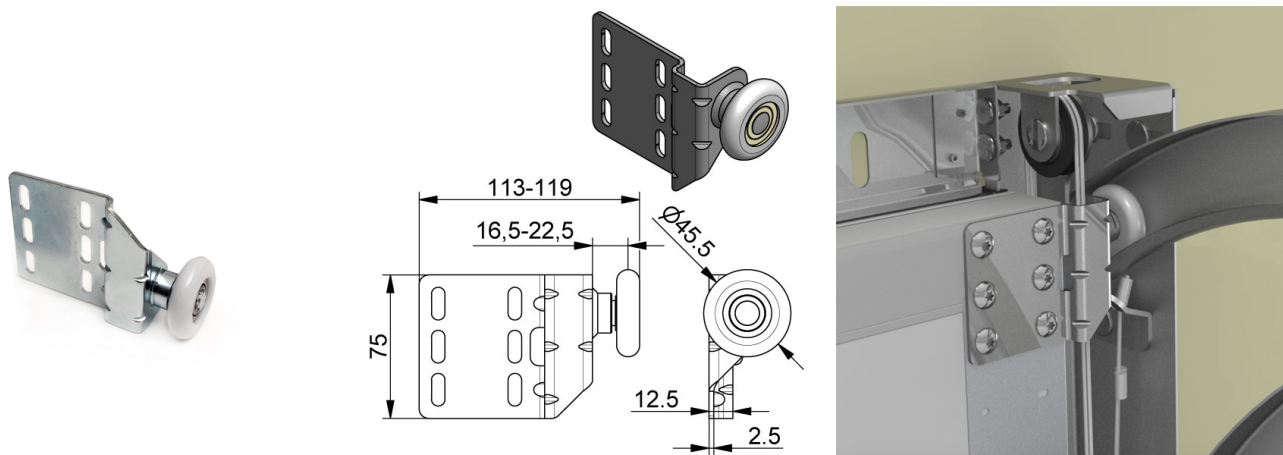

## TS417L Top roller bracket

Images:

Description:

- Subcategory	: 02. Not adjustable
- IND/RES	: RES
- Full package quantity	: 48
- Unit	: piece (1)
- Weight / Unit	: 0,24kg
- Material	: Galvanised Steel
- Length	: 119mm
- Width	: 75mm
- Thickness	: 2,5mm
- Product Family	: a 025
- Max. door weight	: 126kg
- Marking	: TS417L
- Technical description	: Enables the cable to run besides the panel without touching the carrier.