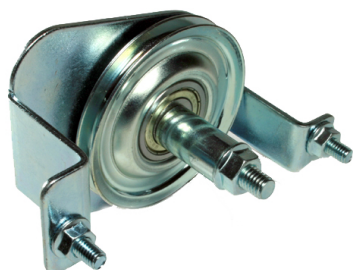

RSCR60R Bracket cable pulley

Images:

Description:

- Subcategory	: 03. Others
- IND/RES	: RES
- Full package quantity	: 15
- Unit	: piece (1)
- Weight / Unit	: 0,35kg
- Material	: Galvanised Steel
- Height	: 83mm
- Length	: 123mm
- Width	: 41mm
- Product Family	: 23 Cable pulleys
- Left / Right	: Right
- Max. cable diameter	: 3mm
- Max. door weight	: 340kg
- Outside diameter	: 60mm
- Marking	: RX60L FF
- Technical description	: The cable pulley bracket prevents run-off of the cable from the pulley at our RSC rear system. Contains RX60L/R plate, 570-60 pulley and fixation materials.