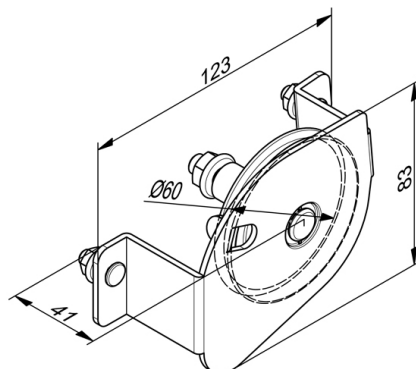

RSCR60R Bracket cable pulley

Images:

Description:

- Subcategory	: 03. Others
- IND/RES	: RES
- Full package quantity	: 15
- Unit	: piece (1)
- Weight / Unit	: 0,35kg
- Material	: Galvanised Steel
- Height	: 83mm
- Length	: 123mm
- Width	: 41mm
- Product Family	: 23 Cable pulleys
- Left / Right	: Right
- Max. cable diameter	: 3mm
- Max. door weight	: 340kg
- Outside diameter	: 60mm
- Marking	: RX60L FF
- Technical description	: The cable pulley bracket prevents run-off of the cable from the pulley at our RSC rear system. Contains RX60L/R plate, 570-60 pulley and fixation materials.