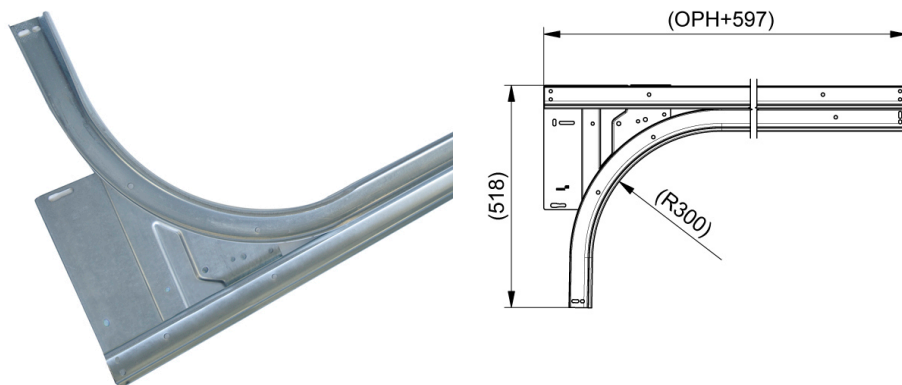

## RSCHS30 Horizontal track set

Images:

Description:

- Subcategory	: 09. Horizontal track sets / RSCHS
- IND/RES	: RES
- Full package quantity	: 25
- Unit	: pair (2)
- Weight / Unit	: 7,61kg
- Material	: Galvanised Steel
- Length	: 2847mm
- Thickness	: 1,5mm
- Product Family	: a 067
- Max. door weight	: 225kg
- Marking	: RSCHS FF
- Technical description	: Pre-assembled, riveted, horizontal track set consists of straight upper track lower curves (215G....-300), side plates (RSC560L/R) and track connection plates (835). Order pulley construction separately. Combine with RSCVL(C) or RSCVB(C) vertical track sets.