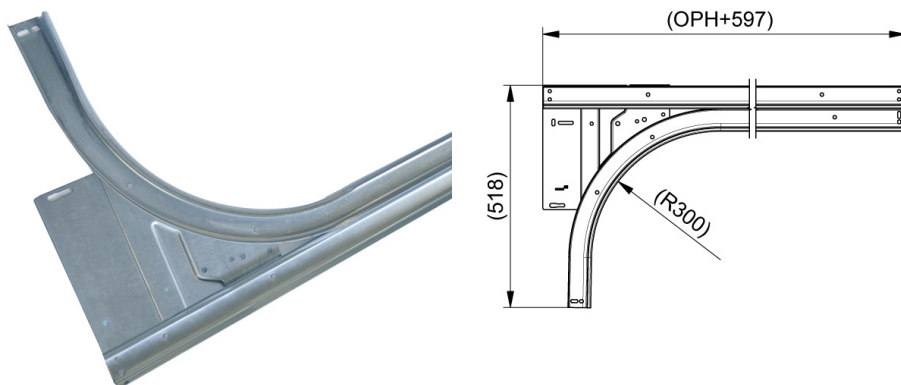

RSCHS30 Horizontal track set

Images:

Description:

- Subcategory	: 09. Horizontal track sets / RSCHS
- IND/RES	: RES
- Full package quantity	: 25
- Unit	: pair (2)
- Weight / Unit	: 7,61kg
- Material	: Galvanised Steel
- Length	: 2847mm
- Thickness	: 1,5mm
- Product Family	: a 067
- Max. door weight	: 225kg
- Marking	: RSCHS FF
- Technical description	: Pre-assembled, riveted, horizontal track set consists of straight upper track lower curves (215G....-300), side plates (RSC560L/R) and track connection plates (835). Order pulley construction separately. Combine with RSCVL(C) or RSCVB(C) vertical track sets.