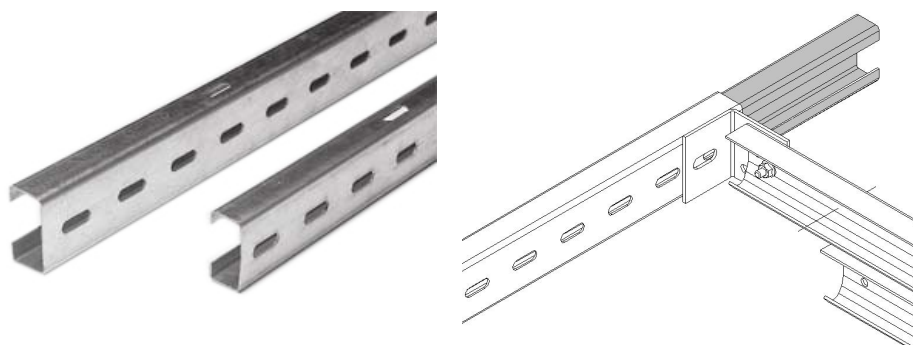

RESSU Junction profile

Images:

Description:

| | |
|-------------------------|--------------------|
| - Subcategory | : 08. Suspension |
| - IND/RES | : RES |
| - Full package quantity | : 5 |
| - Unit | : set (1) |
| - Weight / Unit | : 7,01kg |
| - Material | : Galvanised Steel |
| - Product Family | : a 095 |