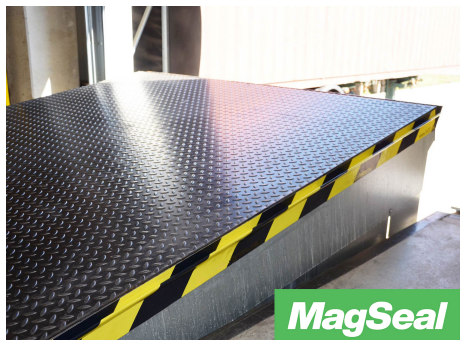

## Magseal Dock kit 3.5m x 3m Magseal Dock kit 3.5m x 3m

Images:

Description:

- IND/RES : BOTH
  - Full package quantity : 1
  - Unit : piece (1)
  - Commercial description : Complete sealing kit for a loading ramp 3.5 x 3 m
- Products in this set:
- 2x Magseal Dock 1,5m
  - 4x Magseal Dock 1m
  - 2x Magseal hinge side 1,5 m