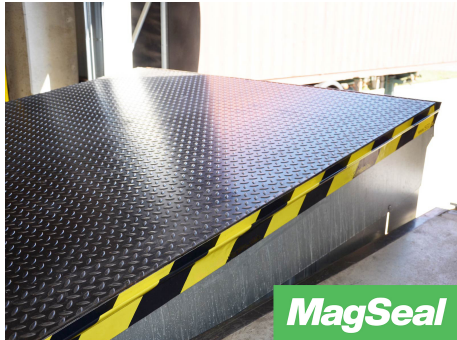

Magseal Dock kit 2.5m x 2.5m Magseal Dock kit 2.5m x 2.5m

Images:

Description:

- IND/RES : BOTH
 - Full package quantity : 1
 - Unit : piece (1)
 - Commercial description : Complete sealing kit for a loading ramp 2.5 x 2.5 m
- Products in this set:
4x Magseal Dock 1.25m
2x MagSeal hinge side 1.25 m