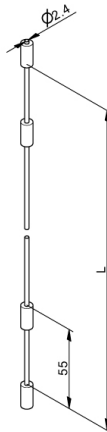

K24-6000TS Lifting cable set

Images:

Description:

- | | |
|-------------------------|---|
| - Subcategory | : 01. RSC-T Sets |
| - IND/RES | : RES |
| - Full package quantity | : 15 |
| - Unit | : set (2) |
| - Weight / Unit | : 0,3kg |
| - Material | : Galvanised Steel, PP core |
| - Length | : 6000mm |
| - Thickness | : 2,4mm |
| - Product Family | : a 007 |
| - Max. door weight | : 126kg |
| - Max. performance | : Door height in RSC-T 2.0: 2500mm |
| - Marking | : K24-....TS FF |
| - Technical description | : Cable is cut to length and assembled with end stops to hook into the RSCVT..Z of the RSC-T tension system door. |