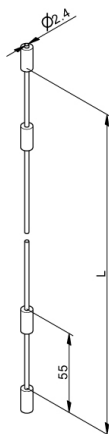

K24-5500TS Lifting cable set

Images:

Description:

- | | |
|-------------------------|---|
| - Subcategory | : 01. RSC-T Sets |
| - IND/RES | : RES |
| - Full package quantity | : 15 |
| - Unit | : set (2) |
| - Weight / Unit | : 0,3kg |
| - Material | : Galvanised Steel, PP core |
| - Length | : 5500mm |
| - Thickness | : 2,4mm |
| - Product Family | : a 005 |
| - Max. door weight | : 126kg |
| - Max. performance | : Door height in RSC-T 2.0: 2250mm |
| - Marking | : K24-....TS FF |
| - Technical description | : Cable is cut to length and assembled with end stops to hook into the RSCVT..Z of the RSC-T tension system door. |