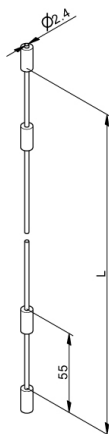

## K24-5250TS Lifting cable set

Images:

Description:

- Subcategory	: 01. RSC-T Sets
- IND/RES	: RES
- Full package quantity	: 20
- Unit	: set (2)
- Weight / Unit	: 0,3kg
- Material	: Galvanised Steel, PP core
- Length	: 5250mm
- Thickness	: 2,4mm
- Product Family	: a 004
- Max. door weight	: 75kg
- Max. performance	: Door height in RSC-T 2.0: 2125-2250mm
- Marking	: K24-....TS FF
- Technical description	: Cable is cut to length and assembled with end stops to hook into the TST2PL/R bracket of the RSC-T tension system door.