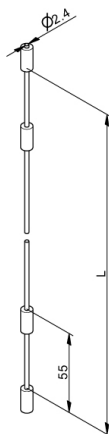

K24-5000TS Lifting cable set

Images:

Description:

- Subcategory	: 01. RSC-T Sets
- IND/RES	: RES
- Full package quantity	: 20
- Unit	: set (2)
- Weight / Unit	: 0,3kg
- Material	: Galvanised Steel, PP core
- Length	: 5000mm
- Thickness	: 2,4mm
- Product Family	: a 003
- Max. door weight	: 75kg
- Max. performance	: Door height in RSC-T 2.0: 2000-2125mm
- Marking	: K24-....TS FF
- Technical description	: Cable is cut to length and assembled with end stops to hook into the TST2PL/R bracket of the RSC-T tension system door.