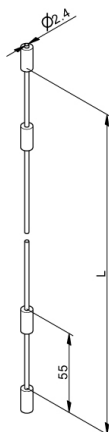

K24-4800TS Lifting cable set

Images:

Description:

- Subcategory	: 01. RSC-T Sets
- IND/RES	: RES
- Full package quantity	: 25
- Unit	: set (2)
- Weight / Unit	: 0,3kg
- Material	: Galvanised Steel, PP core
- Length	: 4800mm
- Thickness	: 2,4mm
- Product Family	: a 002
- Max. door weight	: 126kg
- Max. performance	: Door height in RSC-T 2.0: 1900mm
- Marking	: K24-....TS FF
- Technical description	: Cable is cut to length and assembled with end stops to hook into the RSCVT..Z of the RSC-T tension system door.