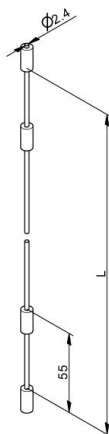

K24-4550TS Lifting cable set

Images:

Description:

- Subcategory	: 01. RSC-T Sets
- IND/RES	: RES
- Unit	: piece (1)
- Material	: Galvanised Steel
- Length	: 4550mm
- Thickness	: 2,4mm
- Product Family	: a 001
- Marking	: K24-....TS FF
- Technical description	: RSC Bolted. Cable is cut to length and assembled with end stops to hook into the RSCVT..Z of the RSC-T tension system door.