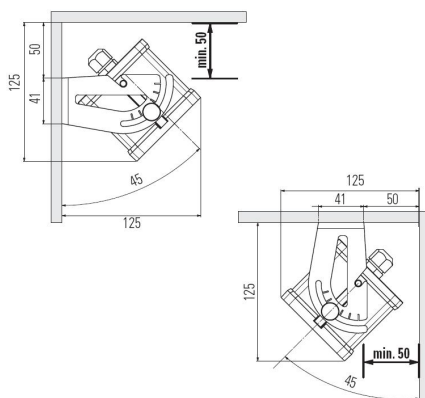

Herkules2E Motion detector

Images:

Description:

- Subcategory : Sensors and safety
- IND/RES : IND
- Full package quantity : 1
- Unit : piece (1)
- Weight / Unit : 0,72kg
- Material : Aluminium, polycarbonate
- Height : 75mm
- Length : 134mm
- Width : 82mm
- Product Family : a 064
- Marking : Bircher Reglomat
- Commercial description : Programming with switches or REGLOBEAM controller, incl. 7m cable
- Technical description : Herkules2E is specifically developed for use with industrial doors. It detects, differentiates between or masks out people or vehicles and can switch the output relays (motor stop) separately, depending on the requirement. Differentiation between or masking of people and vehicles. With a second relay you can set the one relay to Pulse on exit, this will give a signal when the person is leaving or is standing still. Saves time and energy! (door must be secured with safety edge or light curtain) Part of Value Pack Speed.