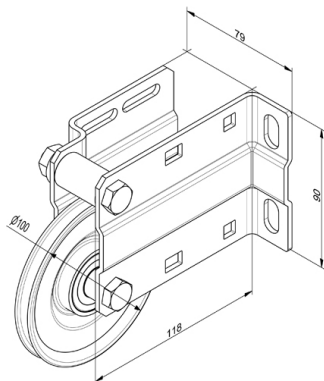

DS554VL-R Pulley assembly

Images:

Description:

- Subcategory	: 02. DS/IND
- IND/RES	: IND
- Full package quantity	: 15
- Unit	: set (1)
- Weight / Unit	: 0,9kg
- Material	: Galvanised Steel
- Height	: 90mm
- Length	: 118mm
- Width	: 79mm
- Product Family	: 13 Cable pulleys
- Left / Right	: Right
- Max. cable diameter	: 5mm
- Max. door weight	: 200kg
- Max. performance	: max. door size 3.30x3.30m (wxh).
- Outside diameter	: 100mm
- Technical description	: The pulley assembly will be supplied as pre-assembled construction. To guide the cable in case of vertical lift dock door systems.