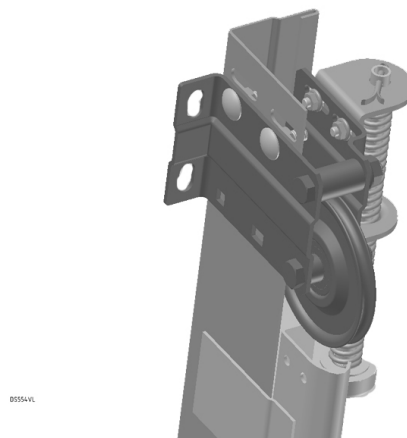

DS554VL-R Pulley assembly

Images:

Description:

- Subcategory	: 02. DS/IND
- IND/RES	: IND
- Full package quantity	: 15
- Unit	: set (1)
- Weight / Unit	: 0,9kg
- Material	: Galvanised Steel
- Height	: 90mm
- Length	: 118mm
- Width	: 79mm
- Product Family	: 13 Cable pulleys
- Left / Right	: Right
- Max. cable diameter	: 5mm
- Max. door weight	: 200kg
- Max. performance	: max. door size 3.30x3.30m (wxh).
- Outside diameter	: 100mm
- Technical description	: The pulley assembly will be supplied as pre-assembled construction. To guide the cable in case of vertical lift dock door systems.