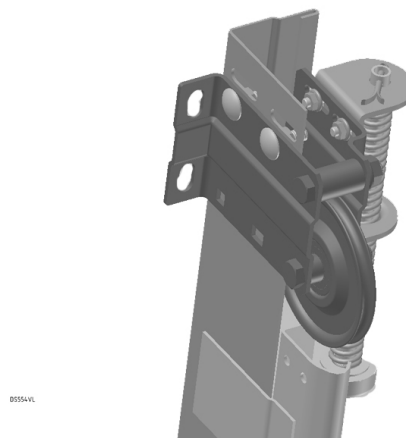

## DS554VL-L Pulley assembly

Images:

Description:

- Subcategory	: 02. DS/IND
- IND/RES	: IND
- Full package quantity	: 15
- Unit	: set (1)
- Weight / Unit	: 0,9kg
- Material	: Galvanised Steel
- Height	: 90mm
- Length	: 118mm
- Width	: 79mm
- Product Family	: 12 Cable pulleys
- Left / Right	: Left
- Max. cable diameter	: 5mm
- Max. door weight	: 200kg
- Max. performance	: max. door size 3.30x3.30m (wxh).
- Outside diameter	: 100mm
- Technical description	: The pulley assembly will be supplied as pre-assembled construction. To guide the cable in case of vertical lift dock door systems.