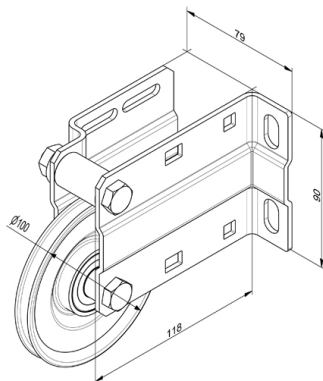

## DS554VL-L Pulley assembly

Images:

Description:

- Subcategory	: 02. DS/IND
- IND/RES	: IND
- Full package quantity	: 15
- Unit	: set (1)
- Weight / Unit	: 0,9kg
- Material	: Galvanised Steel
- Height	: 90mm
- Length	: 118mm
- Width	: 79mm
- Product Family	: 12 Cable pulleys
- Left / Right	: Left
- Max. cable diameter	: 5mm
- Max. door weight	: 200kg
- Max. performance	: max. door size 3.30x3.30m (wxh).
- Outside diameter	: 100mm
- Technical description	: The pulley assembly will be supplied as pre-assembled construction. To guide the cable in case of vertical lift dock door systems.