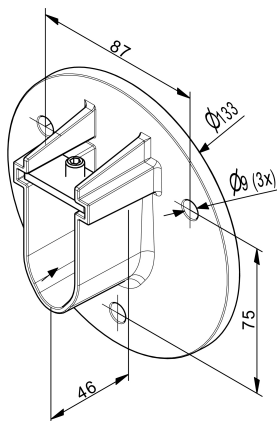

CRW Wall mount bracket

Images:

Description:

- Subcategory	: 13. Covers
- IND/RES	: RES
- Full package quantity	: 10
- Unit	: piece (1)
- Weight / Unit	: 0,7kg
- Material	: Plastic
- Colour	: Black
- Length	: 46mm
- Product Family	: a 127
- Max. door weight	: 165kg
- Marking	: FF CRW
- Commercial description	: with CR2CL/R
- Technical description	: Nicely designed wall mount bracket to finish the range of CR covers. Something, we think, the end-user will appreciate. Fixation material for wall mounting not included. Clear manual available.