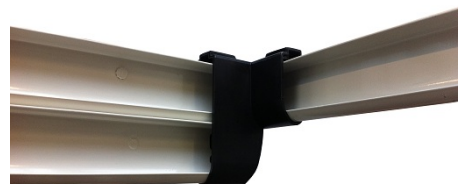

CR2CR Cover angle

Images:

Description:

- Subcategory	: 13. Covers
- IND/RES	: RES
- Full package quantity	: 20
- Unit	: piece (1)
- Weight / Unit	: 0,4kg
- Material	: Plastic
- Colour	: Black
- Height	: 75mm
- Length	: 118mm
- Width	: 73mm
- Product Family	: a 126
- Marking	: CR2CL / R FF
- Commercial description	: double, right
- Technical description	: Cover angle to improve the looks of rear end of horizontal tracks. Springs in front, double horizontal track. End-user will appreciate. With cut-out surface for connecting to the wall console CRW.