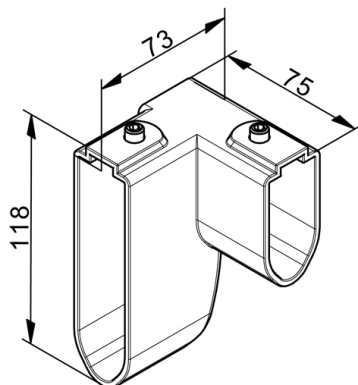

CR2CR Cover angle

Images:

Description:

- Subcategory	: 13. Covers
- IND/RES	: RES
- Full package quantity	: 20
- Unit	: piece (1)
- Weight / Unit	: 0,4kg
- Material	: Plastic
- Colour	: Black
- Height	: 75mm
- Length	: 118mm
- Width	: 73mm
- Product Family	: a 126
- Marking	: CR2CL / R FF
- Commercial description	: double, right
- Technical description	: Cover angle to improve the looks of rear end of horizontal tracks. Springs in front, double horizontal track. End-user will appreciate. With cut-out surface for connecting to the wall console CRW.