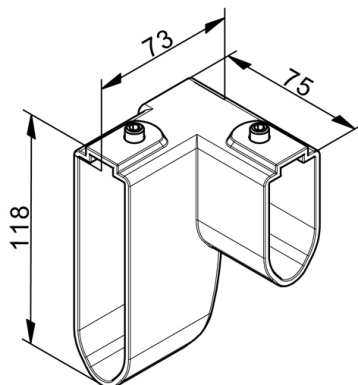

CR2CL Cover angle

Images:

Description:

| | |
|--------------------------|--|
| - Subcategory | : 13. Covers |
| - IND/RES | : RES |
| - Full package quantity | : 20 |
| - Unit | : piece (1) |
| - Weight / Unit | : 0,4kg |
| - Material | : Plastic |
| - Colour | : Black |
| - Height | : 75mm |
| - Length | : 118mm |
| - Width | : 73mm |
| - Product Family | : a 125 |
| - Marking | : CR2CL / R FF |
| - Commercial description | : double, left |
| - Technical description | : Cover angle to improve the looks of rear end of horizontal tracks. Springs in front, double horizontal track. End-user will appreciate. With cut-out surface for connecting to the wall console CRW. |