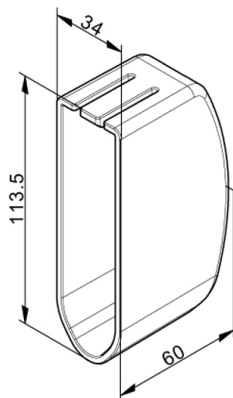

## CR2 Cover

Images:

Description:

- Subcategory	: 13. Covers
- IND/RES	: RES
- Full package quantity	: 40
- Unit	: piece (1)
- Weight / Unit	: 0,12kg
- Material	: ABS
- Colour	: Black
- Height	: 113,5mm
- Length	: 60mm
- Width	: 34mm
- Product Family	: a 124
- Marking	: CR2 FF
- Commercial description	: double, universal
- Technical description	: Cover to improve the looks of rear end of horizontal tracks. Protection against hurting hands or head at sharp edges. Springs in front, double horizontal track. End-user will appreciate. Also sell on existing doors during service or repair. Easy click-on! Part of Value Pack Luxury.