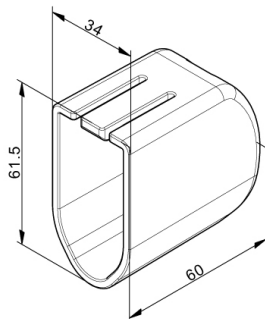

## CR1 Cover

Images:

### Description:

- Subcategory	: 13. Covers
- IND/RES	: BOTH
- Full package quantity	: 60
- Unit	: piece (1)
- Weight / Unit	: 0,1kg
- Material	: ABS
- Colour	: Black
- Height	: 61,5mm
- Length	: 60mm
- Width	: 34mm
- Product Family	: a 123
- Marking	: CR1 FF
- Commercial description	: single, universal
- Technical description	: Cover to improve the looks of rear end of horizontal tracks. Protection against hurting hands or head at sharp edges. Springs in front, double horizontal track. End-user will appreciate. Also sell on existing doors during service or repair. Easy click-on! Part of Value Pack Luxury.