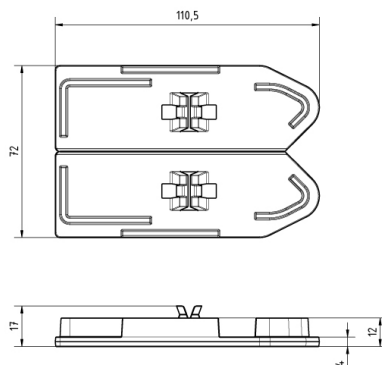

## BWI40 Bottom wedge indicator

### Description:

- Subcategory	: 03. ISC bolted tracks
- IND/RES	: IND
- Full package quantity	: 60
- Unit	: piece (1)
- Weight / Unit	: 0,028 kg
- Material	: PP
- Colour	: Grey
- Length	: 110,5mm
- Width	: 72mm
- Thickness	: 4mm
- Product Family	: a 013
- Track width	: 2"
- Marking	: BWS 53 FF
- Commercial description	: Part of ISC bolted tracks, for 40mm panels
- Technical description	: Use this indicator for the fixed bottom wedge of 53mm used for 40mm panels. Separate left/right before mounting.