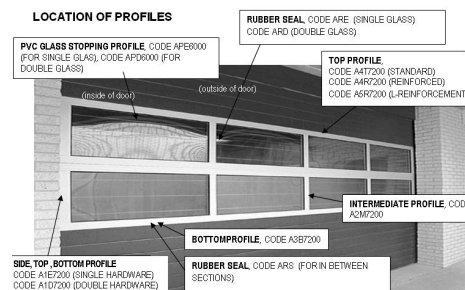

## A1E7200 Side and lower profile

### Images:

### Description:

- Subcategory : 03. Full Vision
- IND/RES : IND
- Full package quantity : 25
- Unit : piece (1)
- Weight / Unit : 10,2kg
- Material : Anodised Aluminium
- Height : 103,5mm
- Length : 7200mm
- Width : 40mm
- Product Family : a 025
- Panel thickness : 40mm
- Commercial description : single L=7200mm