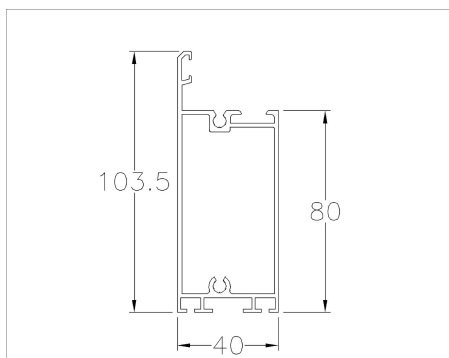

## A1E7200 Side and lower profile

### Description:

- Subcategory : 03. Full Vision
- IND/RES : IND
- Full package quantity : 25
- Unit : piece (1)
- Weight / Unit : 10,2kg
- Material : Anodised Aluminium
- Height : 103,5mm
- Length : 7200mm
- Width : 40mm
- Product Family : a 025
- Panel thickness : 40mm
- Commercial description : single L=7200mm