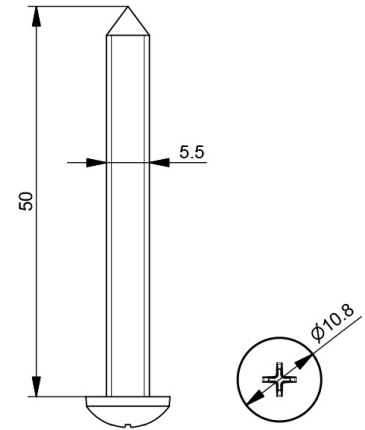

A1054 Screw

Images:

Description:

- | | |
|--------------------------|--|
| - Subcategory | : 05. Fixing materials |
| - IND/RES | : IND |
| - Full package quantity | : 1000 |
| - Unit | : piece (1) |
| - Weight / Unit | : 0,7kg |
| - Material | : Galvanised Steel |
| - Product Family | : a 055 |
| - Commercial description | : 5.5 x 50mm, DIN7981B |
| - Technical description | : This screw connects the top and bottom profiles to the vertical stiles of a full vision section. |