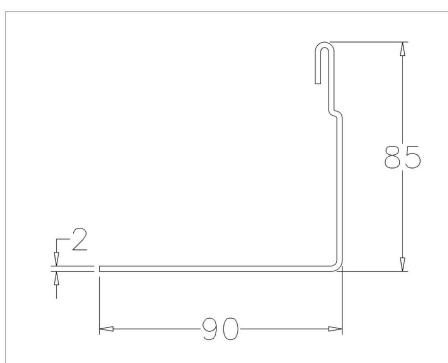

9KH5442 Vertical angle profile

Images:

Description:

- Subcategory	: 03. Vertical Angles - Others
- IND/RES	: IND
- Full package quantity	: 50
- Unit	: piece (1)
- Weight / Unit	: 16,3kg
- Material	: Galvanised Steel
- Height	: 85mm
- Width	: 90mm
- Thickness	: 2mm
- Product Family	: a 026
- Technical description	: Replaces 9K4500 and 9K6500 profiles. Vertical angle profile for mounting tracks to the wall. Updated with holes that are suitable for use with 3 inch bolted tracks.