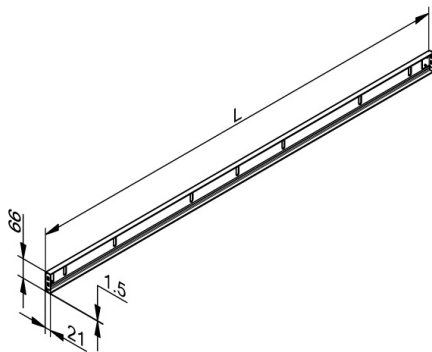

915VSX3503 Lintel profile

Images:

Description:

- Subcategory	: 11. Lintel 915VSX
- IND/RES	: RES
- Full package quantity	: 50
- Unit	: piece (1)
- Weight / Unit	: 3,9kg
- Material	: Galvanised Steel
- Height	: 21mm
- Length	: 3503mm
- Width	: 66mm
- Thickness	: 1,5mm
- Product Family	: a 099
- Marking	: FF
- Technical description	: This angle, in combination with 1088 seal is often used as top sealing/distance profile on garage doors. With this solution, top panel can remain without seal and top-alu. Profile is foreseen with 2 end brackets for hook-into vertical track set holes. Easy installation!