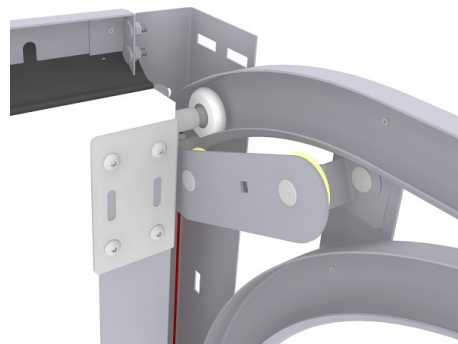

915VSX3503 Lintel profile

Images:

Description:

- Subcategory	: 11. Lintel 915VSX
- IND/RES	: RES
- Full package quantity	: 50
- Unit	: piece (1)
- Weight / Unit	: 3,9kg
- Material	: Galvanised Steel
- Height	: 21mm
- Length	: 3503mm
- Width	: 66mm
- Thickness	: 1,5mm
- Product Family	: a 099
- Marking	: FF
- Technical description	: This angle, in combination with 1088 seal is often used as top sealing/distance profile on garage doors. With this solution, top panel can remain without seal and top-alu. Profile is foreseen with 2 end brackets for hook-into vertical track set holes. Easy installation!