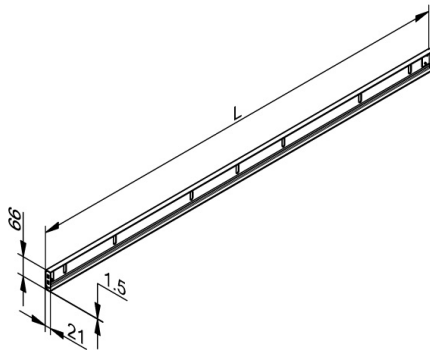

915VSX3003 Lintel profile

Images:

Description:

- Subcategory	: 11. Lintel 915VSX
- IND/RES	: RES
- Full package quantity	: 50
- Unit	: piece (1)
- Weight / Unit	: 2,37kg
- Material	: Galvanised Steel
- Height	: 21mm
- Length	: 3003mm
- Width	: 66mm
- Thickness	: 1,5mm
- Product Family	: a 098
- Marking	: FF
- Technical description	: This angle, in combination with 1088 seal is often used as top sealing/distance profile on garage doors. With this solution, top panel can remain without seal and top-alu. Profile is foreseen with 2 end brackets for hook-into vertical track set holes. Easy installation!