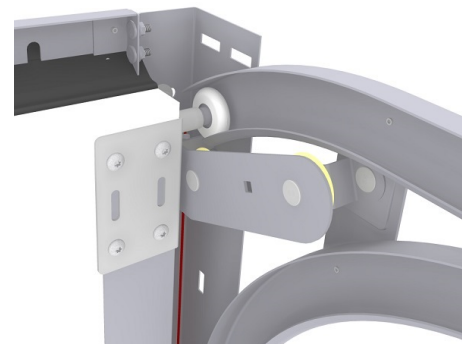

915VSX3003 Lintel profile

Images:

Description:

- Subcategory	: 11. Lintel 915VSX
- IND/RES	: RES
- Full package quantity	: 50
- Unit	: piece (1)
- Weight / Unit	: 2,37kg
- Material	: Galvanised Steel
- Height	: 21mm
- Length	: 3003mm
- Width	: 66mm
- Thickness	: 1,5mm
- Product Family	: a 098
- Marking	: FF
- Technical description	: This angle, in combination with 1088 seal is often used as top sealing/distance profile on garage doors. With this solution, top panel can remain without seal and top-alu. Profile is foreseen with 2 end brackets for hook-into vertical track set holes. Easy installation!