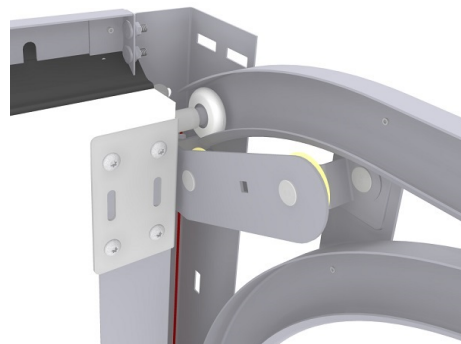

915VSX2753 Lintel profile

Images:

Description:

- Subcategory	: 11. Lintel 915VSX
- IND/RES	: RES
- Full package quantity	: 50
- Unit	: piece (1)
- Weight / Unit	: 2,37kg
- Material	: Galvanised Steel
- Height	: 21mm
- Length	: 2753mm
- Width	: 66mm
- Thickness	: 1,5mm
- Product Family	: a 097
- Marking	: FF
- Technical description	: This angle, in combination with 1088 seal is often used as top sealing/distance profile on garage doors. With this solution, top panel can remain without seal and top-alu. Profile is foreseen with 2 end brackets for hook-into vertical track set holes. Easy installation!