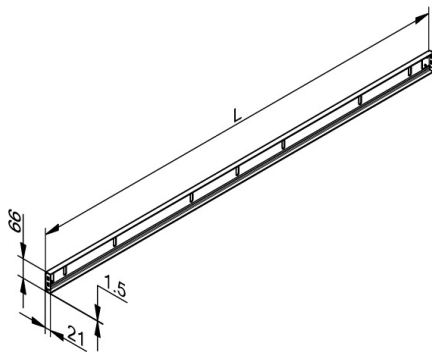

915VSX2753 Lintel profile

Images:

Description:

- Subcategory	: 11. Lintel 915VSX
- IND/RES	: RES
- Full package quantity	: 50
- Unit	: piece (1)
- Weight / Unit	: 2,37kg
- Material	: Galvanised Steel
- Height	: 21mm
- Length	: 2753mm
- Width	: 66mm
- Thickness	: 1,5mm
- Product Family	: a 097
- Marking	: FF
- Technical description	: This angle, in combination with 1088 seal is often used as top sealing/distance profile on garage doors. With this solution, top panel can remain without seal and top-alu. Profile is foreseen with 2 end brackets for hook-into vertical track set holes. Easy installation!