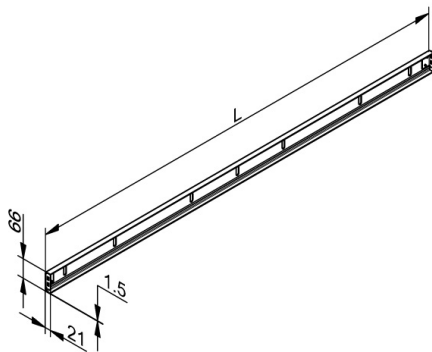

915VSX2358 Lintel profile

Images:

Description:

- Subcategory	: 11. Lintel 915VSX
- IND/RES	: RES
- Full package quantity	: 50
- Unit	: piece (1)
- Weight / Unit	: 2,37kg
- Material	: Galvanised Steel
- Height	: 21mm
- Length	: 2358mm
- Width	: 66mm
- Thickness	: 1,5mm
- Product Family	: a 093
- Marking	: FF
- Technical description	: This angle, in combination with 1088 seal is often used as top sealing/distance profile on garage doors. With this solution, top panel can remain without seal and top-alu. Profile is foreseen with 2 end brackets for hook-into vertical track set holes. Easy installation!