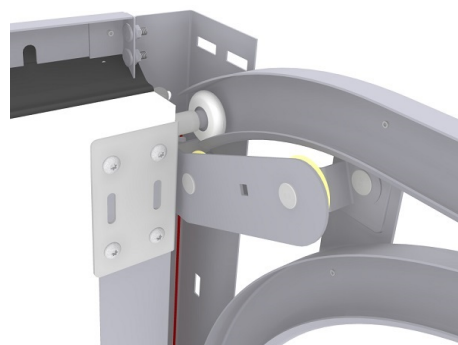

915VSX2358 Lintel profile

Images:

Description:

- Subcategory	: 11. Lintel 915VSX
- IND/RES	: RES
- Full package quantity	: 50
- Unit	: piece (1)
- Weight / Unit	: 2,37kg
- Material	: Galvanised Steel
- Height	: 21mm
- Length	: 2358mm
- Width	: 66mm
- Thickness	: 1,5mm
- Product Family	: a 093
- Marking	: FF
- Technical description	: This angle, in combination with 1088 seal is often used as top sealing/distance profile on garage doors. With this solution, top panel can remain without seal and top-alu. Profile is foreseen with 2 end brackets for hook-into vertical track set holes. Easy installation!