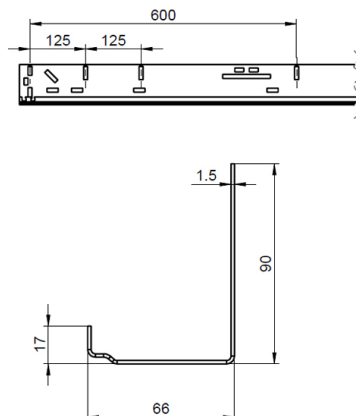

## 915VL-H2435 Vertical angle profile

Images:

Description:

- |                          |   |
|--------------------------|---|
| - IND/RES                | : RES   |
| - Full package quantity  | : 50  |
| - Unit                   | : piece (1)   |
| - Weight / Unit          | : 9,33kg  |
| - Material               | : Galvanised Steel  |
| - Height                 | : 90mm  |
| - Length                 | : 2435mm  |
| - Width                  | : 66mm  |
| - Thickness              | : 1,5mm   |
| - Product Family         | : a 001   |
| - Commercial description | : RSC bolted, VL vertical angle profile, 66x90x1,5, 2435mm, galvanized  |
| - Technical description  | : Vertical angle profile for mounting tracks to the wall. VL shape. The length of the profile can be shortend by 2x 125mm without losing holes. |