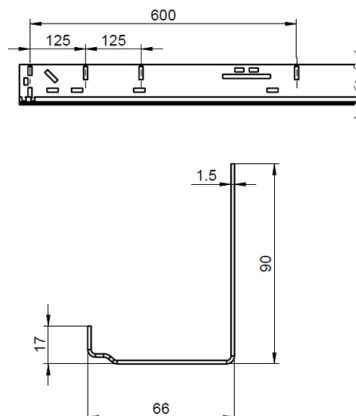

915VL-H2310 Vertical angle profile

Images:

Description:

- | | |
|--------------------------|---|
| - IND/RES | : RES |
| - Full package quantity | : 50 |
| - Unit | : piece (1) |
| - Weight / Unit | : 8,86kg |
| - Material | : Galvanised Steel |
| - Height | : 90mm |
| - Length | : 2310mm |
| - Width | : 66mm |
| - Thickness | : 1,5mm |
| - Product Family | : a 001 |
| - Commercial description | : RSC bolted, VL vertical angle profile, 66x90x1,5, 2310mm, galvanized |
| - Technical description | : Vertical angle profile for mounting tracks to the wall. VL shape. The length of the profile can be shortend by 2x 125mm without losing holes. |