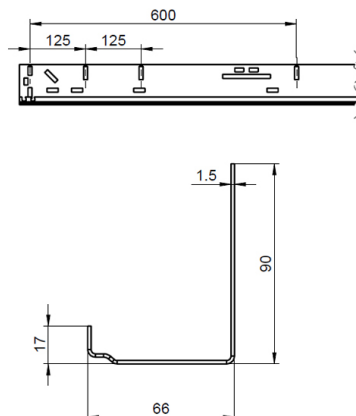

915VL-H2185 Vertical angle profile

Images:

Description:

- | | |
|--------------------------|---|
| - IND/RES | : RES |
| - Full package quantity | : 50 |
| - Unit | : piece (1) |
| - Weight / Unit | : 8,38kg |
| - Material | : Galvanised Steel |
| - Height | : 90mm |
| - Length | : 2185mm |
| - Width | : 66mm |
| - Thickness | : 1,5mm |
| - Product Family | : a 001 |
| - Commercial description | : RSC bolted, VL vertical angle profile, 66x90x1,5, 2185mm, galvanized |
| - Technical description | : Vertical angle profile for mounting tracks to the wall. VL shape. The length of the profile can be shortend by 2x 125mm without losing holes. |