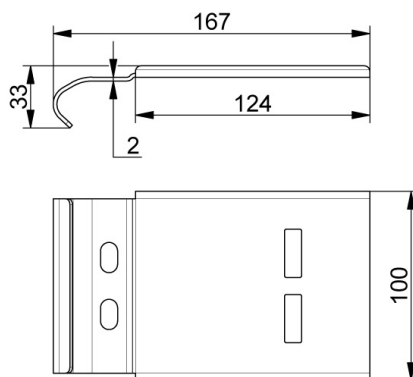

870VRL Track connecting plate

Images:

Description:

- Subcategory	: 02. Steel
- IND/RES	: IND
- Full package quantity	: 75
- Unit	: piece (1)
- Weight / Unit	: 0,29kg
- Material	: Galvanised Steel
- Length	: 167mm
- Width	: 100mm
- Thickness	: 2mm
- Product Family	: a 040
- Track width	: 2"
- Marking	: 870VRL FF