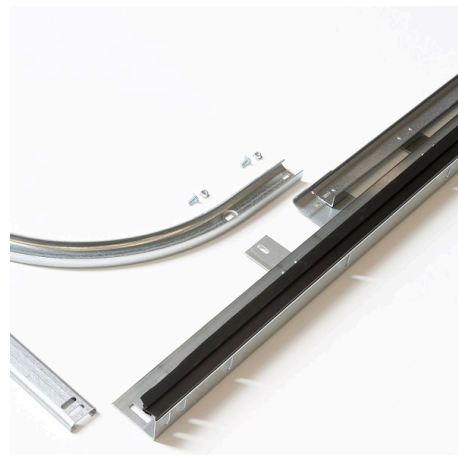

870VRL Track connecting plate

Images:

Description:

- Subcategory	: 02. Steel
- IND/RES	: IND
- Full package quantity	: 75
- Unit	: piece (1)
- Weight / Unit	: 0,29kg
- Material	: Galvanised Steel
- Length	: 167mm
- Width	: 100mm
- Thickness	: 2mm
- Product Family	: a 040
- Track width	: 2"
- Marking	: 870VRL FF