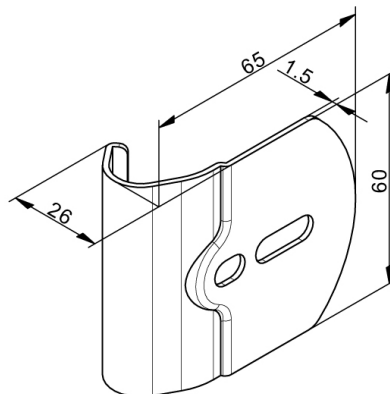

## 870RS Socket

Images:

Description:

- Subcategory	: 02. Steel
- IND/RES	: RES
- Full package quantity	: 100
- Unit	: piece (1)
- Weight / Unit	: 0,1kg
- Material	: Galvanised Steel
- Length	: 65mm
- Width	: 60mm
- Thickness	: 1,5mm
- Product Family	: a 038
- Inside diameter	: 7mm
- Track width	: 2"
- Marking	: 870RS FF
- Technical description	: Ensures smooth and perfect connection of vertical track set with the horizontal track curve in RSC systems. Universally for left or right hand. Easy to mount on both systems. Use 1006B12/1062M bolt/nut.