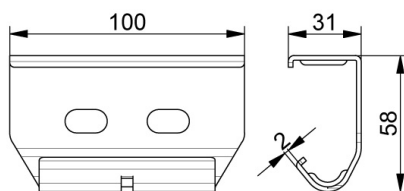

870CH Socket

Images:

Description:

- Subcategory	: 02. Steel
- IND/RES	: IND
- Full package quantity	: 100
- Unit	: piece (1)
- Weight / Unit	: 0,16kg
- Material	: Galvanised Steel
- Length	: 58mm
- Width	: 100mm
- Thickness	: 2mm
- Product Family	: a 032
- Track width	: 2"
- Marking	: 870CH FF
- Technical description	: Socket for track connection and reinforcement on ISC industrial horizontal track sets.