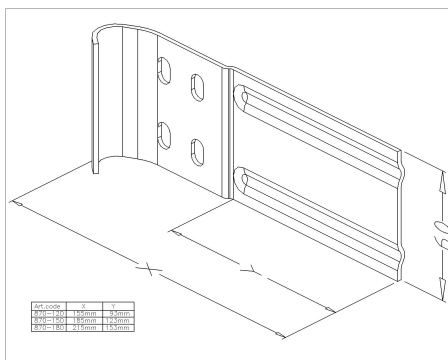

## 870-180 Track connecting plate

Images:

Description:

- Subcategory : 02. Steel
- IND/RES : IND
- Full package quantity : 100
- Unit : piece (1)
- Weight / Unit : 0,22kg
- Material : Galvanised Steel
- Width : 60mm
- Thickness : 2mm
- Product Family : a 030
- Track width : 2"