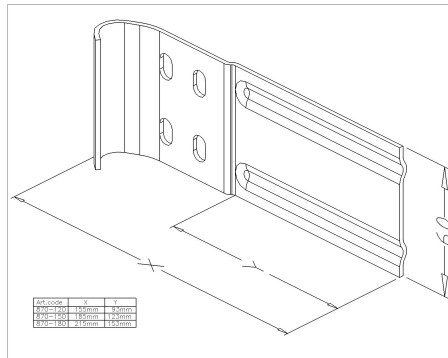

870-150 Track connecting plate

Images:

Description:

- Subcategory : 02. Steel
- IND/RES : IND
- Full package quantity : 100
- Unit : piece (1)
- Weight / Unit : 0,2kg
- Material : Galvanised Steel
- Width : 60mm
- Thickness : 2mm
- Product Family : a 029
- Track width : 2"