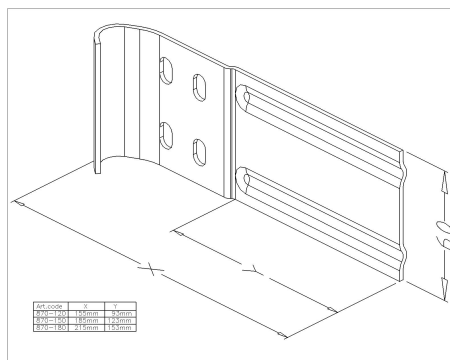

870-120 Track connecting plate

Images:

Description:

- Subcategory : 02. Steel
- IND/RES : IND
- Full package quantity : 100
- Unit : piece (1)
- Weight / Unit : 0,2kg
- Material : Galvanised Steel
- Width : 60mm
- Thickness : 2mm
- Product Family : a 028
- Track width : 2"