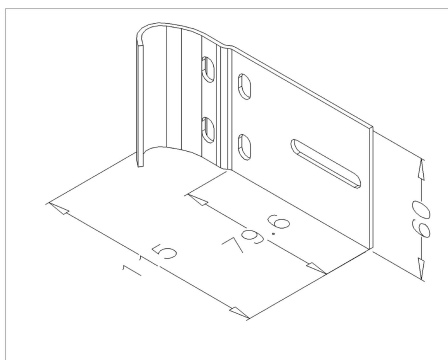

870 Track connecting plate

Images:

Description:

- Subcategory	: 02. Steel
- IND/RES	: IND
- Full package quantity	: 125
- Unit	: piece (1)
- Weight / Unit	: 0,15kg
- Material	: Galvanised Steel
- Length	: 115mm
- Width	: 60mm
- Thickness	: 2mm
- Product Family	: a 015
- Track width	: 2"