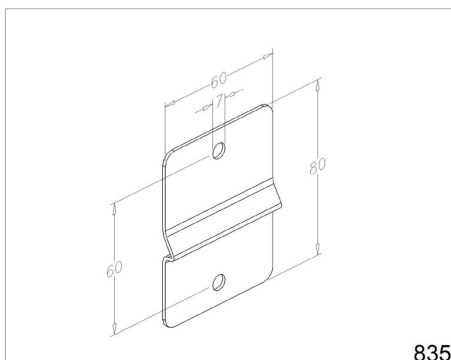

835 Track connecting plate

Images:

Description:

- Subcategory	: 02. Steel
- IND/RES	: RES
- Full package quantity	: 125
- Unit	: piece (1)
- Weight / Unit	: 0,15kg
- Material	: Galvanised Steel
- Length	: 80mm
- Width	: 60mm
- Thickness	: 1,5mm
- Product Family	: a 014
- Inside diameter	: 7mm
- Technical description	: Provided with two round holes 7mm. There is a 5mm border that makes this product easy to use for assembling double horizontal tracks without reinforcement in residential doors.