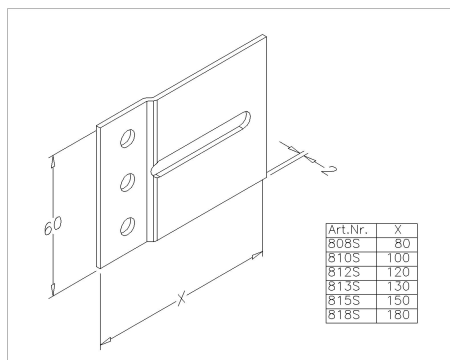

815S Track connecting plate

Images:

Description:

- Subcategory : 02. Steel
- IND/RES : IND
- Full package quantity : 125
- Unit : piece (1)
- Weight / Unit : 0,14kg
- Material : Galvanised Steel
- Length : 150mm
- Width : 60mm
- Thickness : 2mm
- Product Family : a 024