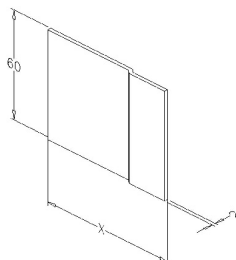

813W-RVS Track connecting plate

Images:

Art.Nr.	X
808W	80
810W	100
812W	120
813W	130
815W	150
818W	180

Description:

- Subcategory : 01. Stainless
- IND/RES : IND
- Full package quantity : 125
- Unit : piece (1)
- Weight / Unit : 0,14kg
- Material : Stainless Steel
- Length : 130mm
- Width : 60mm
- Thickness : 2mm
- Product Family : a 044