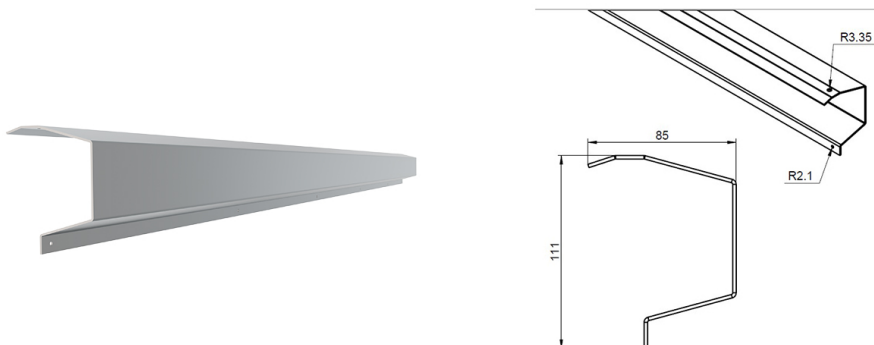

## 80PSN3000 Reinforcement strut

Images:

### Description:

- Subcategory	: 08. SolidStep
- IND/RES	: BOTH
- Full package quantity	: 50
- Unit	: piece (1)
- Weight / Unit	: 10,35kg
- Length	: 3000mm
- Product Family	: a 001§
- Commercial description	: Reinforcement strut profile for SolidStep pass door.
- Technical description	: Reinforcement profile made of precoated steel (white, RAL 9016). Designed to be fitted to the top panel and top profile.