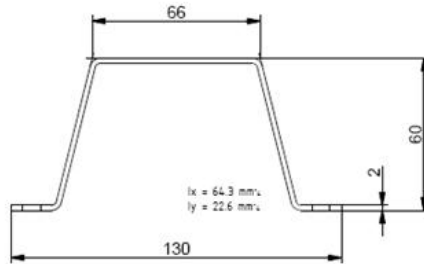

80PS5000 Strut

Images:

Description:

- | | |
|--------------------------|--|
| - Subcategory | : 04. SafeStep/SideStep |
| - IND/RES | : BOTH |
| - Full package quantity | : 10 |
| - Unit | : piece (1) |
| - Weight / Unit | : 17,1kg |
| - Material | : Galvanised Steel |
| - Colour | : White |
| - Height | : 130mm |
| - Length | : 5000mm |
| - Thickness | : 2mm |
| - Product Family | : a 062 |
| - Marking | : FF |
| - Commercial description | : L=5000mm |
| - Technical description | : For installation above the pass door thus making a strong and rigid construction for the complete door. 7mm round holes every 500mm for fixing to door blade. Part of a complete SafeStep pass door for finger safe panels. Complete description and manual available. |