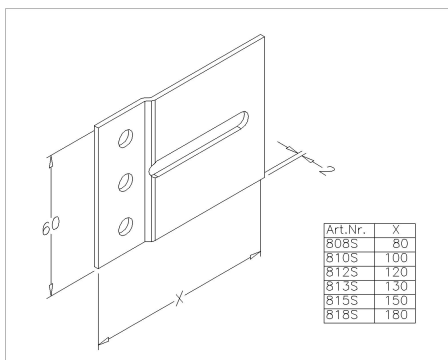

## 808S Track connecting plate

Images:

Description:

- Subcategory : 02. Steel
- IND/RES : IND
- Full package quantity : 125
- Unit : piece (1)
- Weight / Unit : 0,14kg
- Material : Galvanised Steel
- Length : 80mm
- Width : 60mm
- Thickness : 2mm
- Product Family : a 016