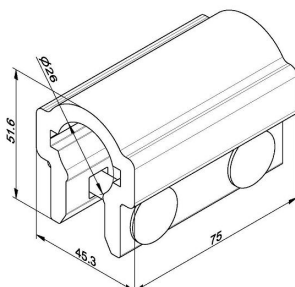

708S75 Coupler

Images:

Description:

- Subcategory	: 02. Fixed
- IND/RES	: RES
- Full package quantity	: 25
- Unit	: piece (1)
- Weight / Unit	: 0,26kg
- Material	: Aluminium
- Height	: 51,6mm
- Length	: 75mm
- Width	: 45,3mm
- Product Family	: a 004
- Adjustable	: No
- Inside diameter	: 26mm
- Keyway	: Yes
- Max. torque	: 290Nm
- Shaft Size	: 1"
- Marking	: 708S75 FF
- Technical description	: Suitable for 1 inch shafts, including 2 assembled M8 bolts/nuts. Max torque bolts 35Nm.