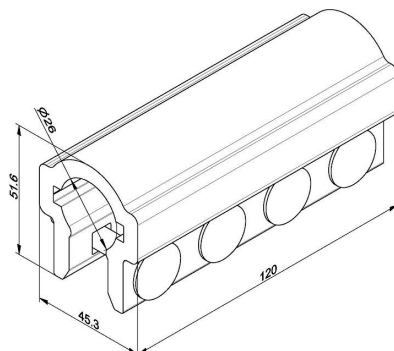

## 708S120 Coupler

Images:

Description:

- Subcategory	: 02. Fixed
- IND/RES	: IND
- Full package quantity	: 25
- Unit	: piece (1)
- Weight / Unit	: 0,41kg
- Material	: Aluminium
- Height	: 51,6mm
- Length	: 120mm
- Width	: 45,3mm
- Product Family	: a 006
- Adjustable	: No
- Inside diameter	: 26mm
- Keyway	: Yes
- Max. torque	: 326Nm
- Shaft Size	: 1"
- Commercial description	: New version, replaces 708-120
- Technical description	: Suitable for 1 inch shafts, including 4 assembled M8 bolts/nuts. Max torque bolts 35Nm.