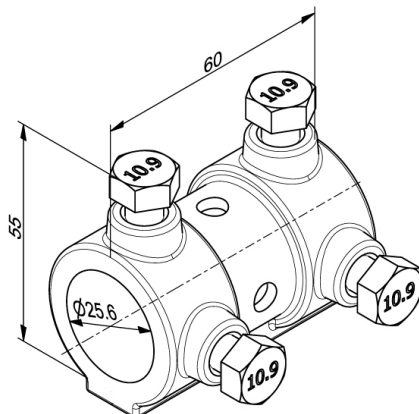

## 706AN Coupler

Images:

Description:

- Subcategory	: 02. Fixed
- IND/RES	: RES
- Full package quantity	: 100
- Unit	: piece (1)
- Weight / Unit	: 0,11kg
- Material	: Aluminium
- Height	: 55mm
- Length	: 60mm
- Product Family	: a 003
- Adjustable	: No
- Inside diameter	: 25,6mm
- Keyway	: No
- Max. torque	: 87Nm
- Shaft Size	: 1"
- Marking	: 706AN
- Technical description	: A nice residential coupler, suitable for 1 inch tube shafts. Equipped with bolts (M8x16mm) with cup point for fixation of tube shaft. For bigger doors apply 703ST.