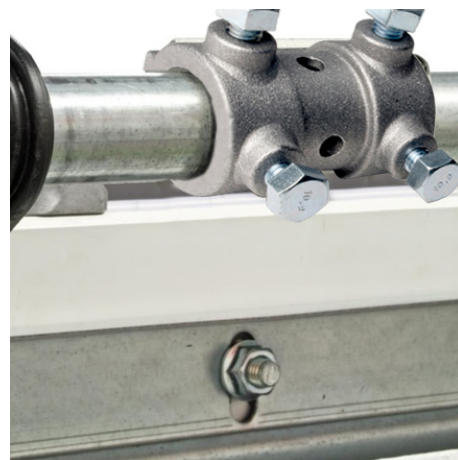

## 706AN Coupler

Images:

Description:

- Subcategory	: 02. Fixed
- IND/RES	: RES
- Full package quantity	: 100
- Unit	: piece (1)
- Weight / Unit	: 0,11kg
- Material	: Aluminium
- Height	: 55mm
- Length	: 60mm
- Product Family	: a 003
- Adjustable	: No
- Inside diameter	: 25,6mm
- Keyway	: No
- Max. torque	: 87Nm
- Shaft Size	: 1"
- Marking	: 706AN
- Technical description	: A nice residential coupler, suitable for 1 inch tube shafts. Equipped with bolts (M8x16mm) with cup point for fixation of tube shaft. For bigger doors apply 703ST.