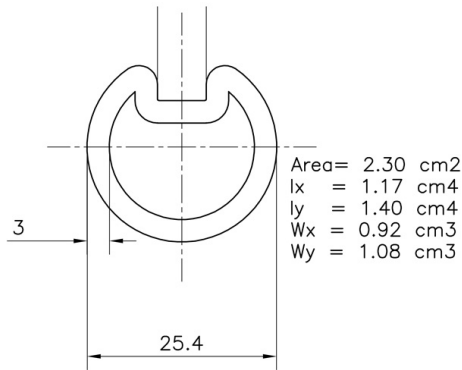

705GB-7000 Shaft

Images:

Description:

| | |
|-------------------------|--|
| - Subcategory | : 03. Tubes key-way, 3mm |
| - IND/RES | : BOTH |
| - Full package quantity | : 50 |
| - Unit | : piece (1) |
| - Weight / Unit | : 12,11kg |
| - Material | : Galvanised Steel |
| - Length | : 7000mm |
| - Thickness | : 3mm |
| - Product Family | : a 019 |
| - Keyway | : Yes |
| - Max. door weight | : 300kg |
| - Outside diameter | : 1" (25,4mm) |
| - Technical description | : Provided with a profiled 1/4 key way. For this key way you will need special keys dimensions 3/8x1/4. This shaft can be used for all lift systems up to door 5000x4200mm or max. door weight 300kg |