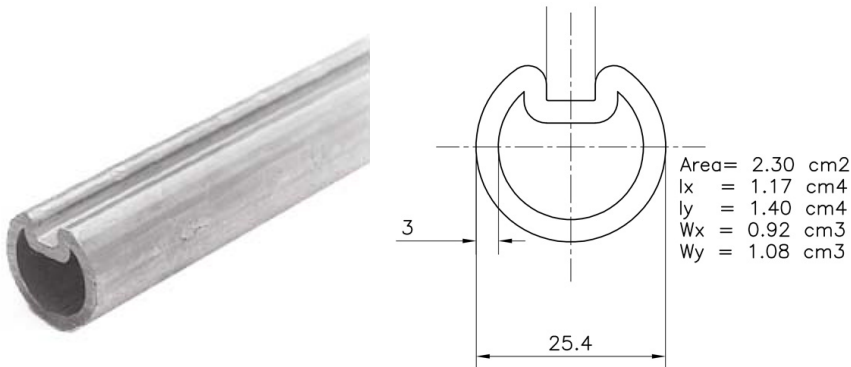

## 705GB-6000 Shaft

Images:

### Description:

- Subcategory : 03. Tubes key-way, 3mm
- IND/RES : BOTH
- Full package quantity : 50
- Unit : piece (1)
- Weight / Unit : 10,38kg
- Material : Galvanised Steel
- Length : 6000mm
- Thickness : 3mm
- Product Family : a 018
- Keyway : Yes
- Max. door weight : 300kg
- Outside diameter : 1" (25,4mm)
- Technical description : Provided with a profiled 1/4 key way. For this key way you will need special keys dimensions 3/8x1/4. This shaft can be used for all lift systems up to door 5000x4200mm or max. door weight 300kg